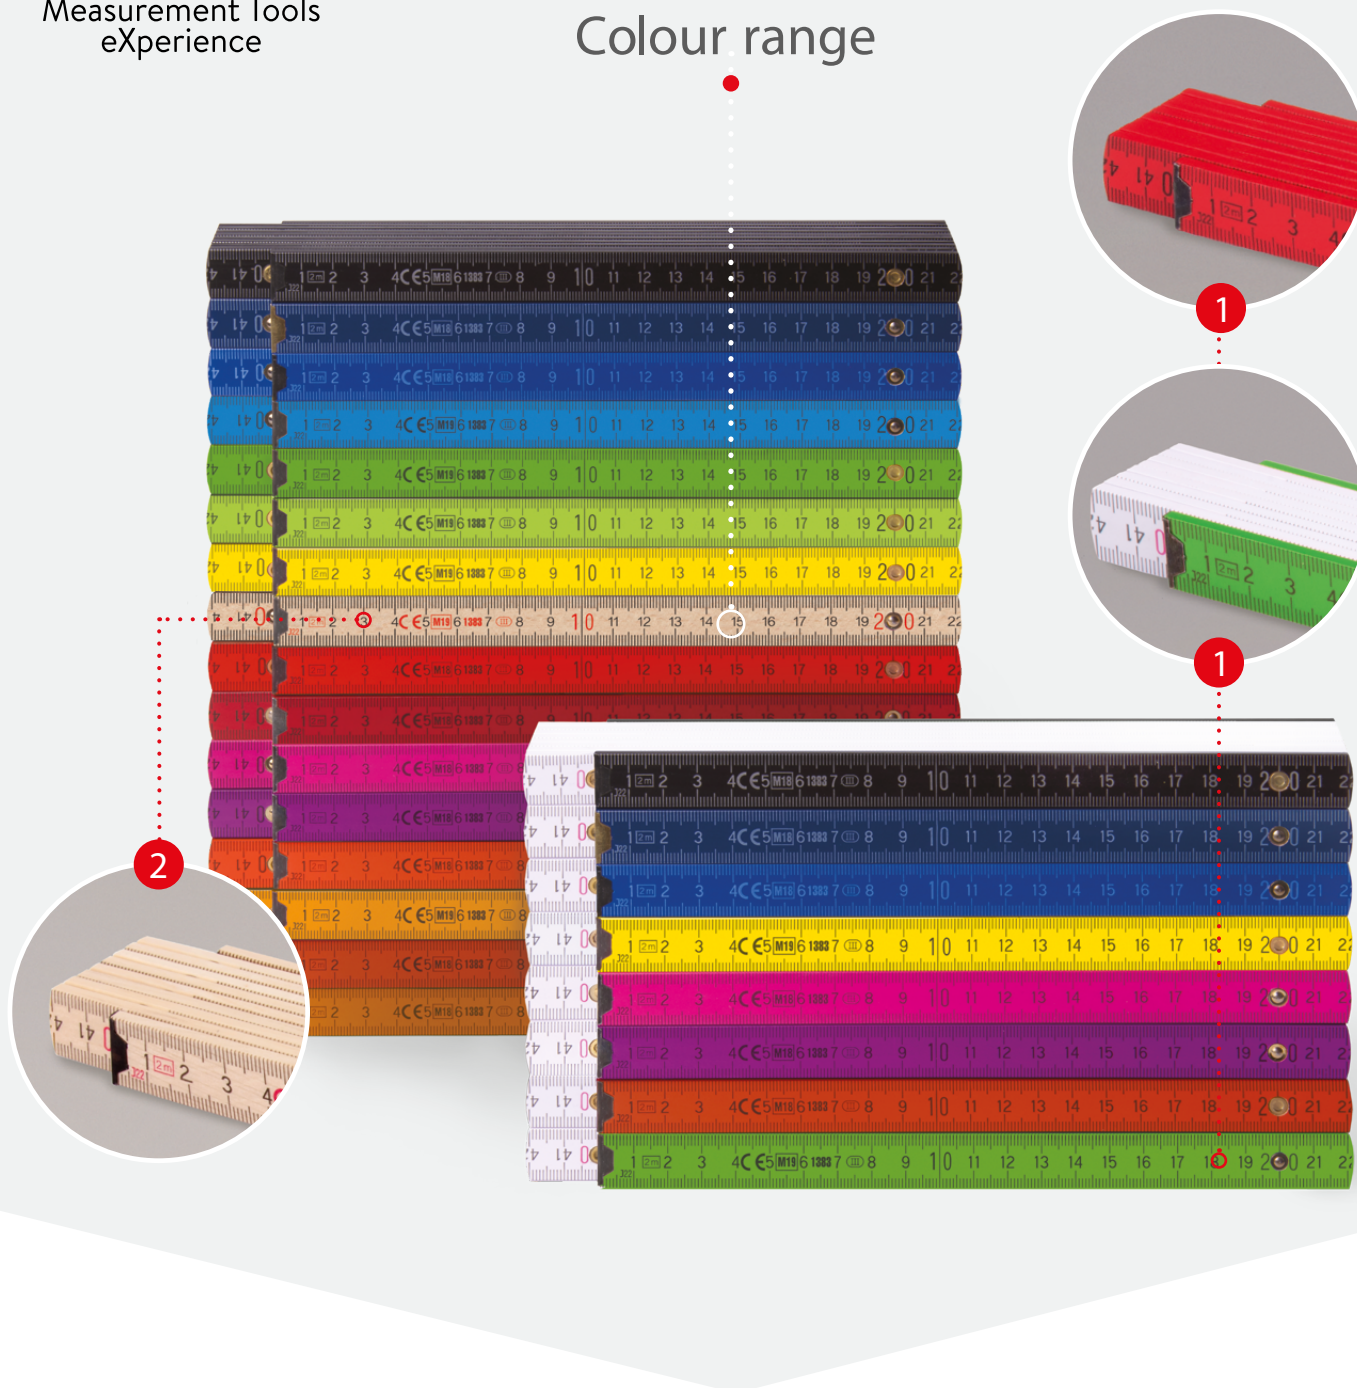

Colour range

Besides the offered options, we are able to produce any colour alternative according to your needs

Wooden folding ruler, type Block 52

- 10 wooden parts - 2 m, with dimensions of 3.2 mm x 16 mm
- material: beech wood / hornbeam
- hidden steel joints, visible rivet

1 Colour design – double-layered water-soluble paint. UV environmentally friendly coating of the top layer protects the ruler from the effect of thinner.

2 Nature design – water-soluble lacquer sets off natural grain of the wood. UV environmentally friendly coating of the top layer protects the ruler from the effect of thinner.

Imagination has no limits – we are able to produce rulers of any colour according to RAL.